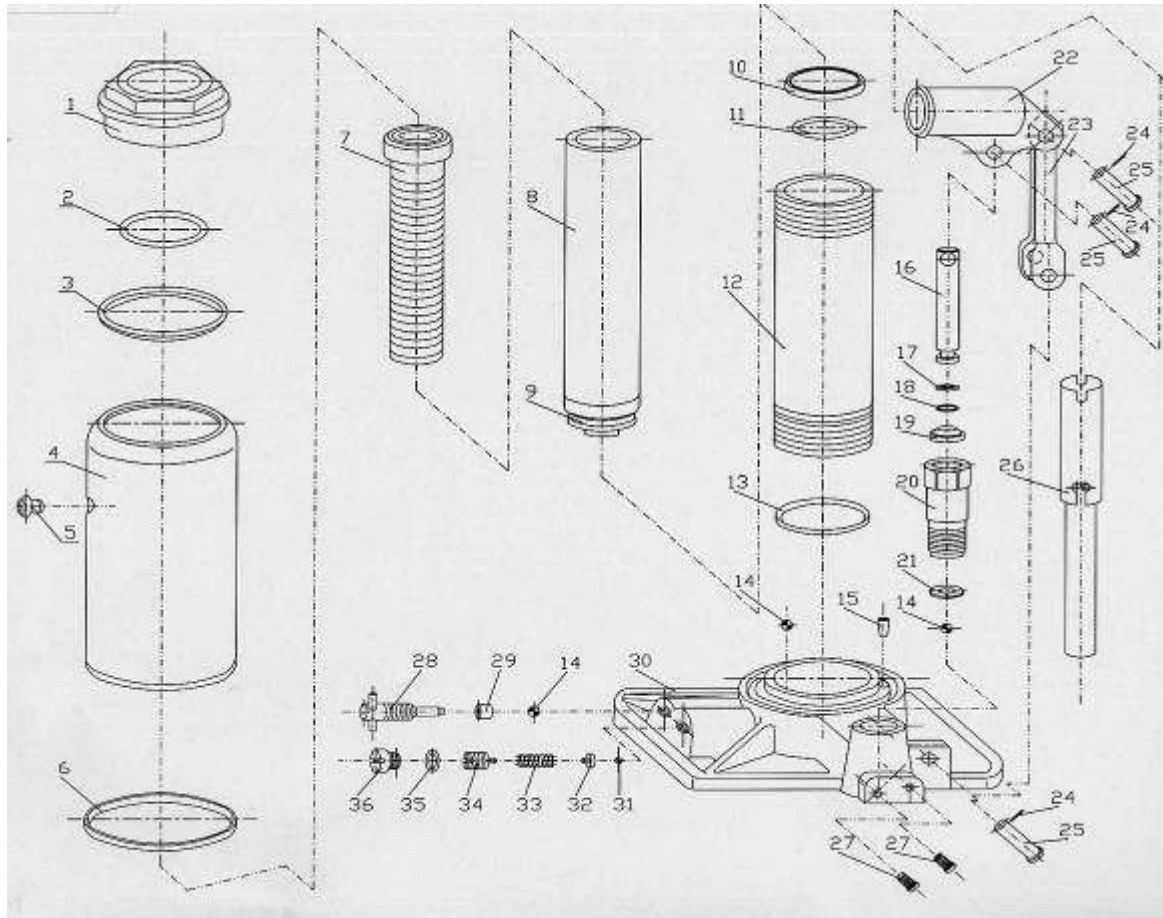

- Onderdelen –
- Spare parts –
- Pièces de rechange –
- Ersatzteile –

Y411500

Pos.	Art. Number	Description	Pos.	Art. Number	Description
1	Y411500-01	Top Nut	19	Y411500-19	Dust Wiper
2	Y411500-02	O-Ring	20	Y411500-20	Pump Cylinder
3	Y411500-03	Nylon Gasket	21	Y411500-21	Copper Gasket
4	Y411500-04	Oil Tank	22	Y411500-22	Handle Socket
5	Y411500-05	Oil Plug	23	Y411500-23	Linkage
6	Y411500-06	Square Seal	24	Y411500-24	Cotter Pin
7	Y411500-07	Extension Screw	25	Y411500-25	Axle
8	Y411500-08	Ram	26	Y411500-26	Handle Assembly
9	Y411500-09	Piston	27	Y411500-27	Oil Stopper
10	Y411500-10	U-cup Ring	28	Y411500-28	Release Valve
11	Y411500-11	O-Ring	29	Y411500-29	Square Seal
12	Y411500-12	Cylinder	30	Y411500-30	Base
13	Y411500-13	Square Seal	31	Y411500-31	Steel Ball
14	Y411500-14	Steel Ball	32	Y411500-32	Stud
15	Y411500-15	Dust Wiper	33	Y411500-33	Compression Spring
16	Y411500-16	Pump Plunger	34	Y411500-34	Pressure Screw
17	Y411500-17	Snap Ring	35	Y411500-35	O-Ring
18	Y411500-18	O Ring	36	Y411500-36	Safety Screw
			*	Y411500-RK	Repair Kit