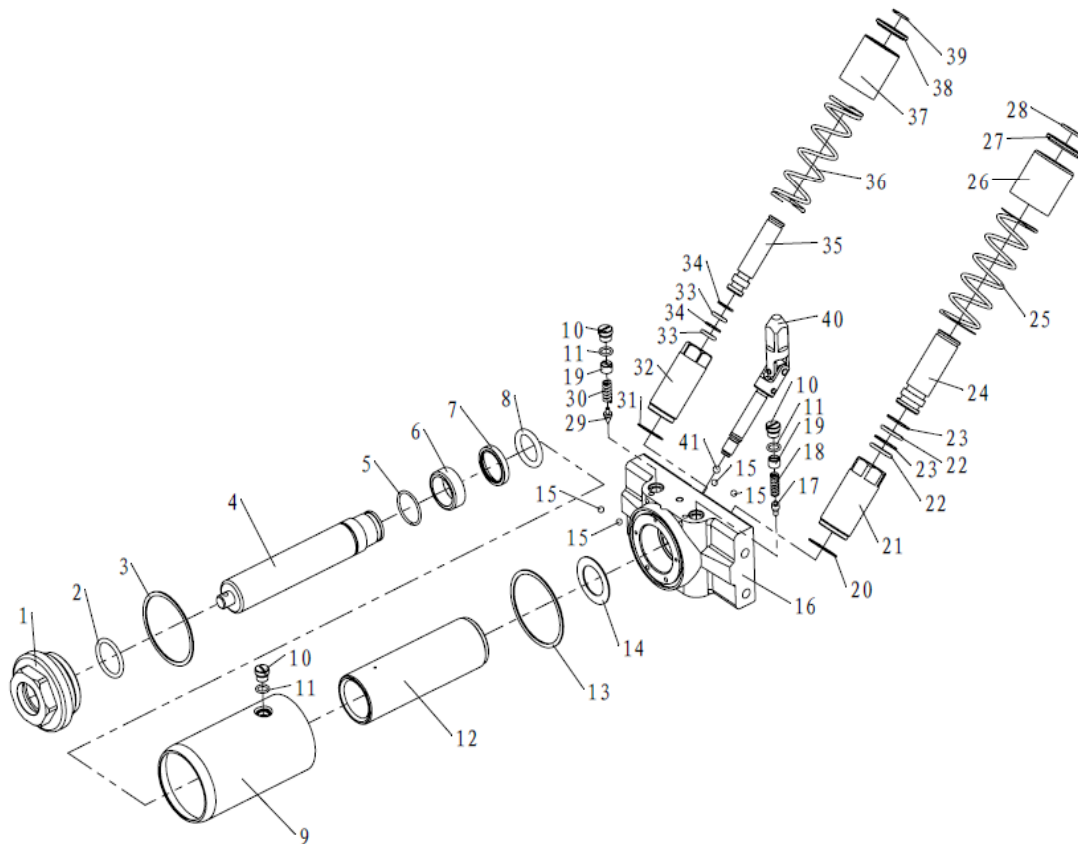

- Onderdelen -
- Spare parts -
- Pièces de rechange -
- Ersatzteile -

Y420330-PU

NO.	DESCRIPTION	QTY	NO.	DESCRIPTION	QTY
Y420330-PU1	Tank Nut	1	Y420330-PU22	O-ring	2
Y420330-PU2	O-ring	1	Y420330-PU23	Sealing washer	2
Y420330-PU3	Washer	1	Y420330-PU24	Pump core	1
Y420330-PU4	Ram	1	Y420330-PU25	Press spring	1
Y420330-PU5	Ring	1	Y420330-PU26	Pump outer case	1
Y420330-PU6	Ring washer	1	Y420330-PU27	Pump cover	1
Y420330-PU7	O-ring returner	1	Y420330-PU28	Ring	1
Y420330-PU8	O-ring	1	Y420330-PU29	Safety valve	1
Y420330-PU9	Cylinder outer case	1	Y420330-PU30	Relief valve spring	1
Y420330-PU10	Seal bolt	3	Y420330-PU31	Washer	1
Y420330-PU11	O-ring	3	Y420330-PU32	Pump case	1
Y420330-PU12	Cylinder	1	Y420330-PU33	O-ring	2
Y420330-PU13	Washer	1	Y420330-PU34	Sealing washer	2
Y420330-PU14	Washer	1	Y420330-PU35	Pump core	1
Y420330-PU15	Ball	5	Y420330-PU36	Press spring	1
Y420330-PU16	Valve base	1	Y420330-PU37	Pump outer case	1
Y420330-PU17	Safety valve	1	Y420330-PU38	Pump cover	1
Y420330-PU18	Relief valve spring	1	Y420330-PU39	Ring	1
Y420330-PU19	Regulate bolt	2	Y420330-PU40	Release assembly	1
Y420330-PU20	Washer	1	Y420330-PU41	Ball	1
Y420330-PU21	Pump case	1