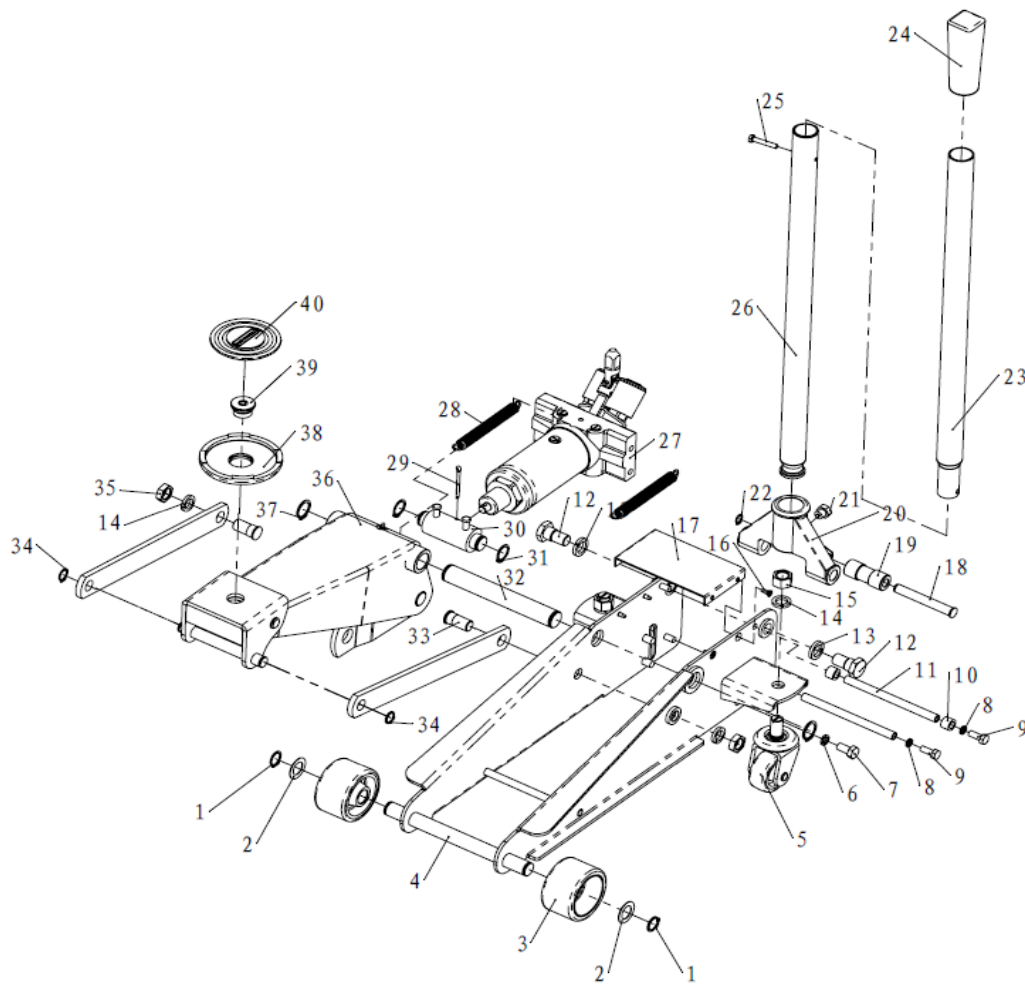

- Onderdelen -
- Spare parts -
- Pièces de rechange -
- Ersatzteile -

Y420330

Part	Description	Qty	Part	Description	Qty
Y420330-1	Retaining Ring	2	Y420330-21	Set Screw	1
Y420330-2	Washer	2	Y420330-22	Retaining Ring	1
Y420330-3	Front Wheel	2	Y420330-23	Upper Handle	1
Y420330-4	Frame	1	Y420330-24	Handle Cover	1
Y420330-5	Rear Caster Assembly	2	Y420330-25	Screw	1
Y420330-6	Washer	4	Y420330-26	Lower Handle	1
Y420330-7	Screw	4	Y420330-27	Hydraulic Unit	1
Y420330-8	Washer	4	Y420330-28	Spring	2
Y420330-9	Screw	4	Y420330-29	Pin	1
Y420330-10	Rubber Bumper	2	Y420330-30	Hydraulic Adaptor	1
Y420330-11	Tie Rod	2	Y420330-31	Retaining Ring	2
Y420330-12	Bolt	2	Y420330-32	Lift Arm Shaft	1
Y420330-13	Washer	2	Y420330-33	Bolt	2
Y420330-14	Washer	4	Y420330-34	Retaining Ring	2
Y420330-15	Nut	2	Y420330-35	Nut	2
Y420330-16	Screw	4	Y420330-36	Lift Arm Assembly	1
Y420330-17	Cover Plate	1	Y420330-37	Retaining Ring	2
Y420330-18	Shaft	1	Y420330-38	Saddle	1
Y420330-19	Handle Socket Roller	1	Y420330-39	Saddle Screw	1
Y420330-20	Handle Socket	1	Y420330-40	Rubber Saddle Pad	1