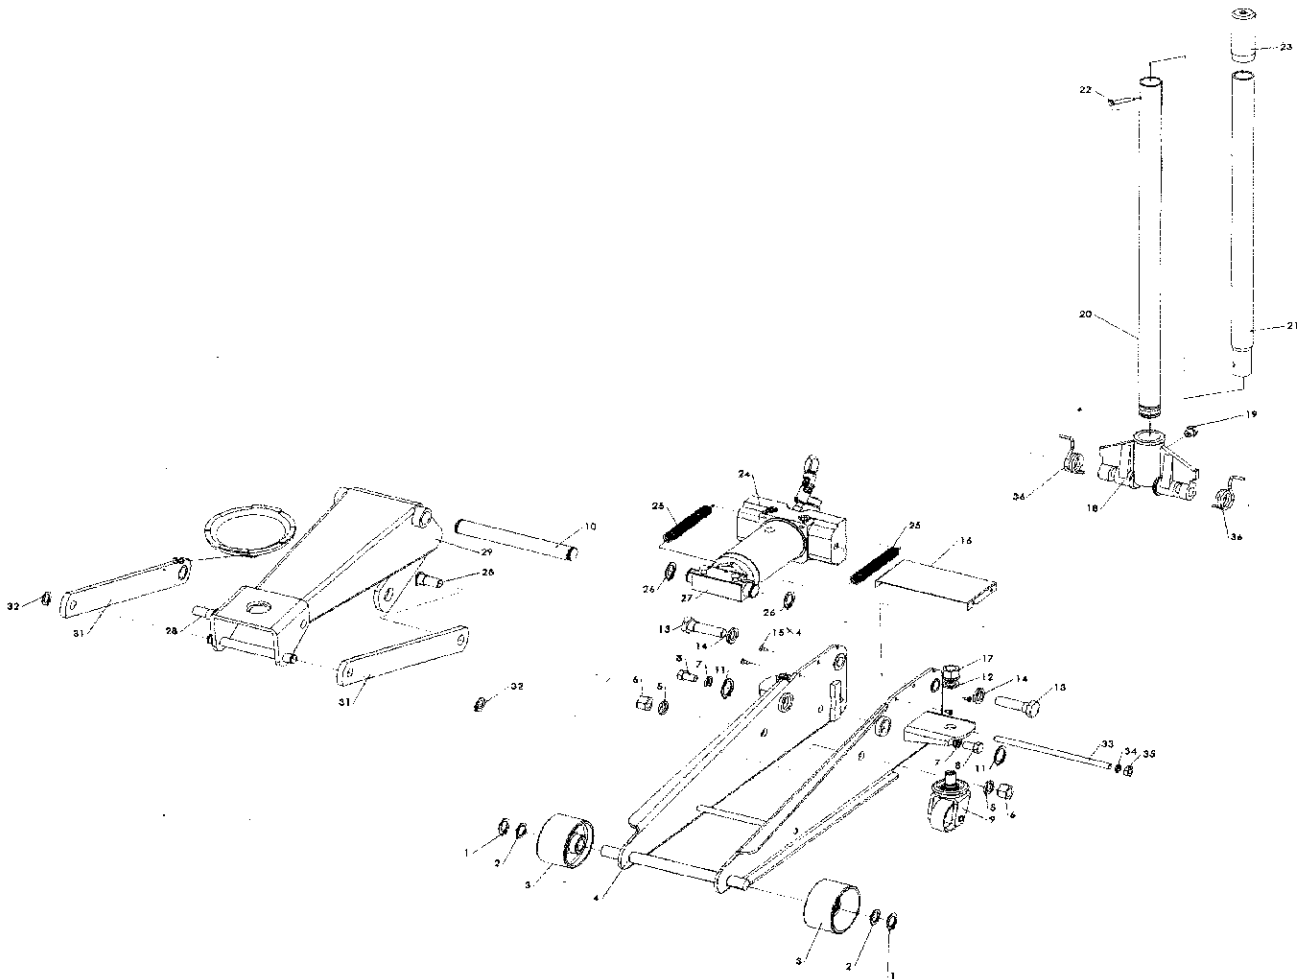

## Y420302

Pos.	Art. Nummer	Omschrijving	Pos.	Art. Nummer	Omschrijving
1	Y420302-1	Retaining ring	20	Y420302-20	Lower Handle
2	Y420302-2	Washer	21	Y420302-21	Upper Handle
3	Y420302-3	Wheel	22	Y420302-22	Bolt M6x35
4	Y420302-4	Side Plate Assy.	23	Y420302-23	Top Cover
5	Y420302-5	Washer	24	Y420302-24	Power unit assy
6	Y420302-6	Nut M16	25	Y420302-25	Spring
7	Y420302-7	Spring Washer	26	Y420302-26	Retaining Ring
8	Y420302-8	Bolt M12x20	27	Y420302-27	Block linkage
9	Y420302-9	Rear Caster Assy.	28	Y420302-28	Bolt
10	Y420302-10	Shaft Arm	29	Y420302-29	Lifting Arm
11	Y420302-11	Retaining ring	30	Y420302-30	Saddle
12	Y420302-12	Spring Washer	31	Y420302-31	Long Linkage
13	Y420302-13	Bolt	32	Y420302-32	Retaining Ring
14	Y420302-14	Spring washer	33	Y420302-33	Pull Rod
15	Y420302-15	Spring washer	34	Y420302-34	Washer
16	Y420302-16	Cover	35	Y420302-35	Nut M12
17	Y420302-17	Nut M16	36	Y420302-36	Torsion Spring
18	Y420302-18	Handle Socket			
19	Y420302-19	Bolt	RK	Y420302-RK	Repair kit